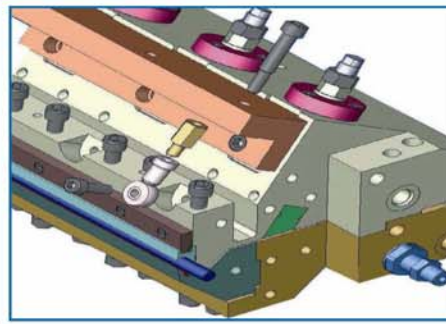

### Valco Melton's EPR Coating Head:

- For low g/m<sup>2</sup> applications
- A perfect high-quality finish
- A low maintenance design

Adhesive flow adjustment for perfect material distribution

Full adjustment of lip position and alignment

Replaceable Teflon® with adjustment

Precise speed control of the rotating bar ensures consistent coating

Filtered hose input

## EPR Coating Heads

Easy disassembly of the head for maintenance and width changes.

Lip adjustment system ensures a consistent coat weight onto the substrate.

Adhesive filtered at head and side purge valve ensure perfect coating.