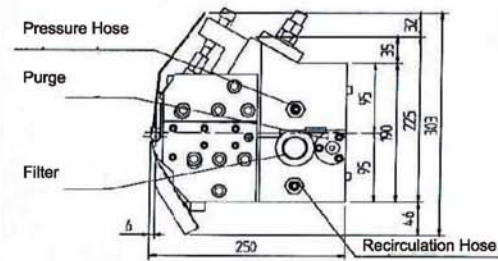

## EPR Coating Heads

Easy disassembly of the head for maintenance and width changes.

Lip adjustment system ensures a consistent coat weight onto the substrate.

Adhesive filtered at head and side purge valve ensure perfect coating.

## Technical Characteristics

<b>Coating width:</b>	<b>200 to 2000 mm</b>
<b>Coating weight:</b>	<b>15 to 100 gsm</b>
<b>Temperature controls:</b>	<b>One every 400 mm</b>
<b>Sensor and cordset type:</b>	<b>As specified</b>
<b>Heating:</b>	<b>220V</b>
<b>Electrical power:</b>	<b>Depending on application width</b>
<b>Temperature range:</b>	<b>30° to 240° C</b>
<b>Maximum hydraulic pressure:</b>	<b>100 bar</b>
<b>Nozzle bar adjustments:</b>	<b>2 Directions</b>