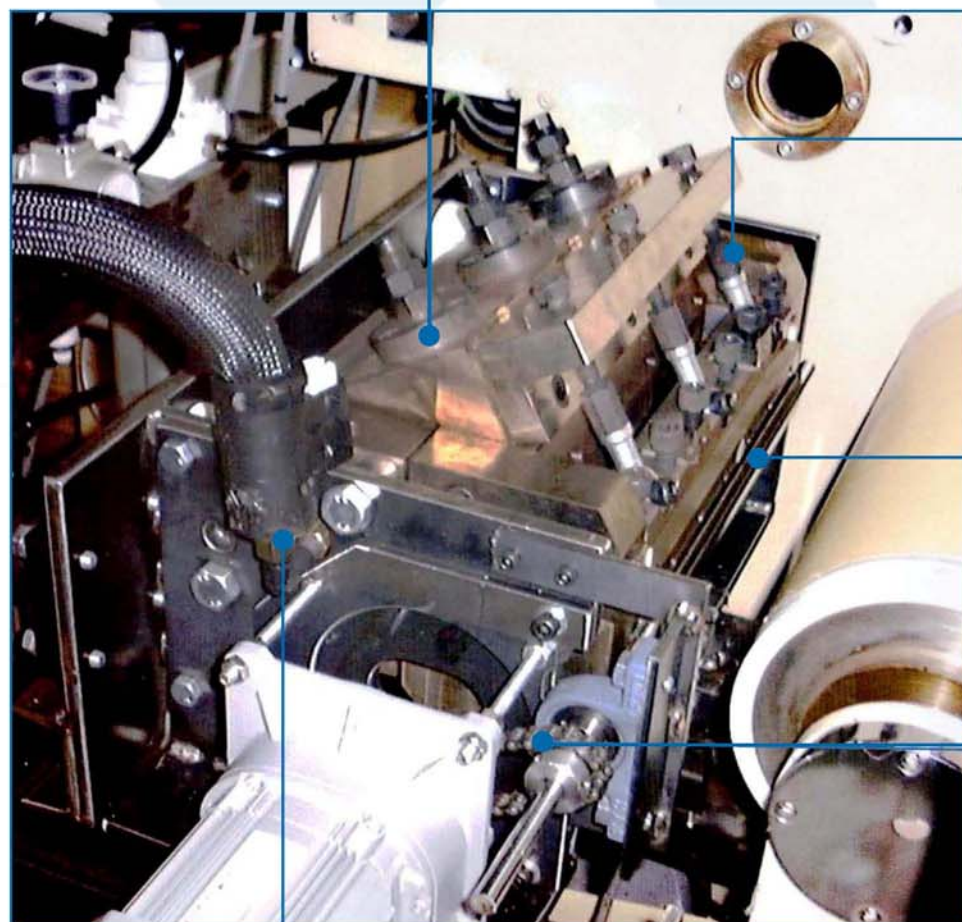

## With Rotating Bar Technology

Technology for coating perfection.

Valco Melton's EPR Coating Heads with rotating bar technology offer a reliable finish and coat-weight control for flawless coating performance.

### Valco Melton's EPR Coating Head:

- For low g/m<sup>2</sup> applications
- A perfect high-quality finish
- A low maintenance design

Adhesive flow adjustment for perfect material distribution

Full adjustment of lip position and alignment

Replaceable Teflon® with adjustment

Precise speed control of the rotating bar ensures consistent coating

Filtered hose input

## EPR Coating Heads

Easy disassembly of the head for maintenance and width changes.

Lip adjustment system ensures a consistent coat weight onto the substrate.

Adhesive filtered at head and side purge valve ensure perfect coating.