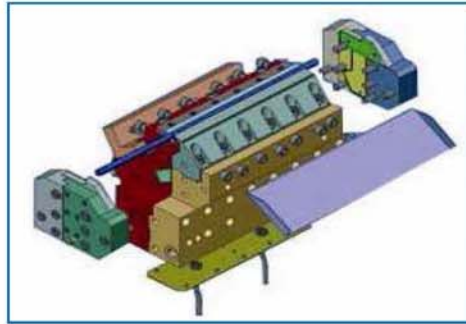

## With Rotating Bar Technology

Technology for coating perfection.

Valco Melton's EPR Coating Heads with rotating bar technology offer a reliable finish and coat-weight control for flawless coating performance.

### Valco Melton's EPR Coating Head:

- For low g/m<sup>2</sup> applications
- A perfect high-quality finish
- A low maintenance design

Adhesive flow adjustment for perfect material distribution

Full adjustment of lip position and alignment

Replaceable Teflon® with adjustment

Precise speed control of the rotating bar ensures consistent coating

Filtered hose input

## EPR Coating Heads

Easy disassembly of the head for maintenance and width changes.

Lip adjustment system ensures a consistent coat weight onto the substrate.

Adhesive filtered at head and side purge valve ensure perfect coating.