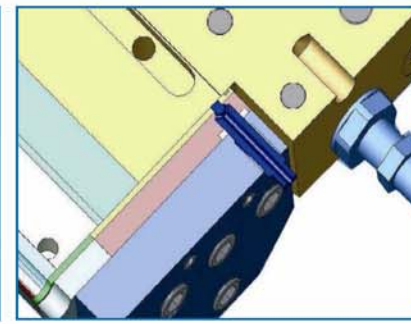

### Valco Melton's EPR Coating Head:

- For low g/m<sup>2</sup> applications
- A perfect high-quality finish
- A low maintenance design

Adhesive flow adjustment for perfect material distribution

Full adjustment of lip position and alignment

Replaceable Teflon® with adjustment

Precise speed control of the rotating bar ensures consistent coating

Filtered hose input

## EPR Coating Heads

Easy disassembly of the head for maintenance and width changes.

Lip adjustment system ensures a consistent coat weight onto the substrate.

Adhesive filtered at head and side purge valve ensure perfect coating.