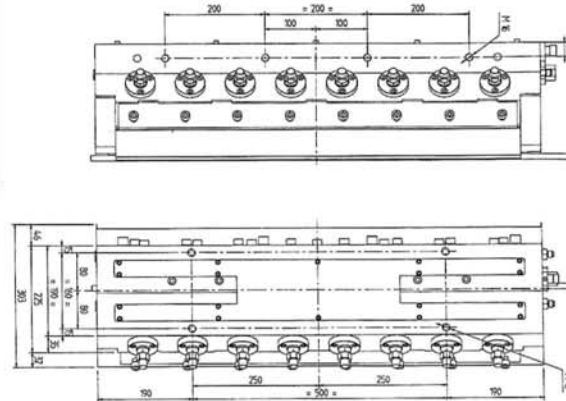

## EPR Coating Heads

Easy disassembly of the head for maintenance and width changes.

Lip adjustment system ensures a consistent coat weight onto the substrate.

Adhesive filtered at head and side purge valve ensure perfect coating.

## Technical Characteristics

<b>Coating width:</b>	<b>200 to 2000 mm</b>
<b>Coating weight:</b>	<b>15 to 100 gsm</b>
<b>Temperature controls:</b>	<b>One every 400 mm</b>
<b>Sensor and cordset type:</b>	<b>As specified</b>
<b>Heating:</b>	<b>220V</b>
<b>Electrical power:</b>	<b>Depending on application width</b>
<b>Temperature range:</b>	<b>30° to 240° C</b>
<b>Maximum hydraulic pressure:</b>	<b>100 bar</b>
<b>Nozzle bar adjustments:</b>	<b>2 Directions</b>