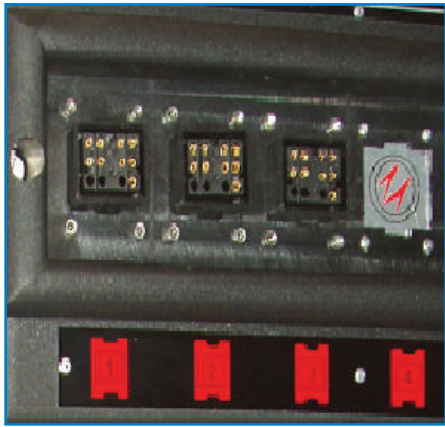

V Series

Adhesive Melters: 8, 16, 30, and PUR 30 L

Exceeding expectations.

The Valco Melton **V Series** melters offer the best operation for the most demanding applications. Its design ensures easy access, maximum reliability, and minimal downtime for maintenance operations.

The Valco Melton V Series Melters:

- Reduce adhesive degradation
- User friendly operation
- Quick and easy installation

Optional air-tight opening and blowing system for PUR adhesives

User-friendly control panel with language free operator interface

Insulated control cabinet from heating area avoiding all possible overheating in electrical zone

Variable speed AC motor with VFD integrated control

External gear pump

V Series

Up to 4 hose-gun connections.

Optional caster for easy moving.

Optional Rs485 connection with modbus protocol.

Technical Specifications

Unit Characteristics	V series units			
	V8	V16	V30	V30 PUR
System	V8	V16	V30	V30 PUR
Tank Capacity (L)	8L	16L	30L	30L
Melting Capacity (Kg/h)	7.9	13.5	22.8	22.8
Max. Pumping Capacity per Pump (Kg/h)	38.4	38.4	38.4	38.4
Max. number of Pumps	1	2	2	2
Electrical Connection	220 I+T, 220III+T, 380III+N+T (50/60 Hz)			
Working Viscosity (cps)	50000 cps			
Max. working hydraulic pressure (bar)	80 bar			
Electrical Consumption (Unit)	3800w	5600w	7200w	7200w
Electrical Consumption (Pump and Manifold)	1370W	1370W	1370W	1370W