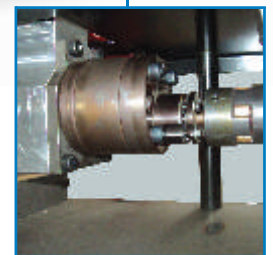

External gear pump